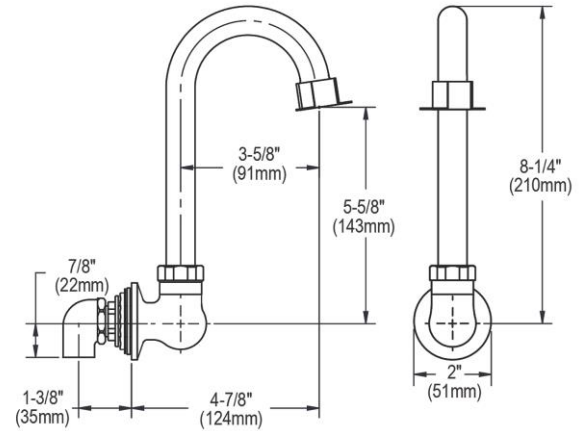

PART: _____ QTY: _____
PROJECT: _____
CONTACT: _____
DATE: _____
NOTES: _____
APPROVAL: _____

In keeping with our policy of continuing product improvement, Elkay reserves the right to change product specifications without notice. Please visit elkay.com for the most current version of Elkay product specification sheets. This specification describes an Elkay product with design, quality, and functional benefits to the user. When making a comparison of other producers' offerings, be certain these features are not overlooked.